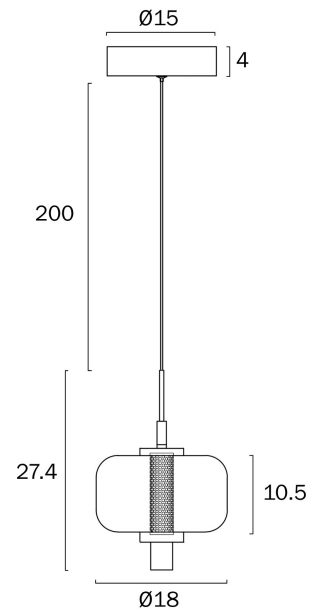

VOLEN 1 PENDANT LIGHT

Note: Dimensions are only a guide and may vary due to manufacturing variations.

LIGHT SOURCE

Voltage Input

240V

Total Wattage (max)

8

Globe Type

LED integrated SMD

Globe / Light Source qty

1

Globe / Light Source included

Yes

Color Kelvin

3000k

Color Temperature

Warm White

Dimmable

Yes

Lumens

325

SPECIFICATIONS

Lead and Plug

No

PRODUCT DIMENSIONS

Fixture Weight (Kg)

0.8

Fixture Diameter (cm)

18

Fixture Height (cm)

27.4

Suspension Length (cm)