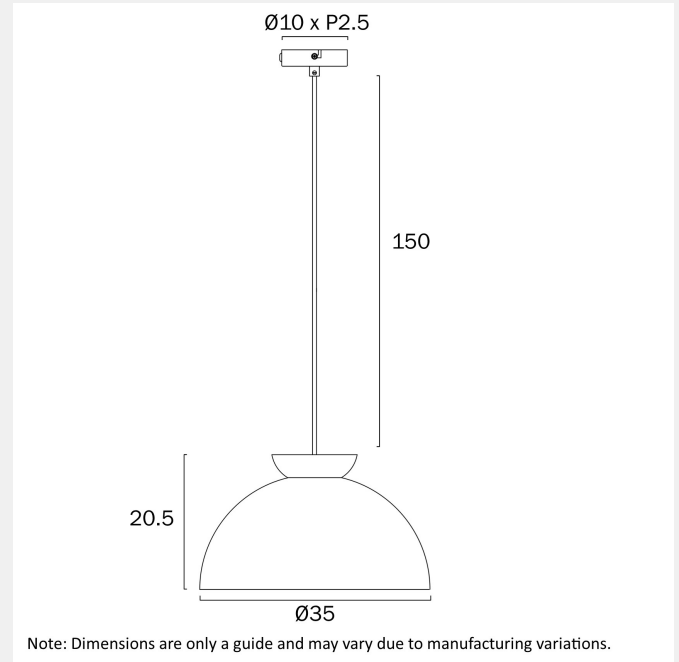

SOVIN 35CM PENDANT LIGHT LARGE

LIGHT SOURCE

Voltage Input

240V

Total Wattage (max)

25

Globe Type

E27

WARRANTY

Replacement Warranty

*3 Years

PRODUCT DIMENSIONS

Fixture Weight (Kg)

1.7

Fixture Diameter (cm)

35