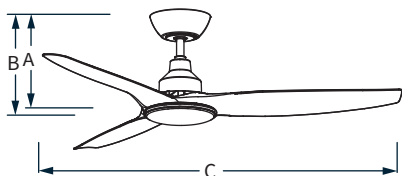

## BLADES

<b>Count:</b>	Three
<b>Materials:</b>	Glass Fibre Composite
<b>Sweep:</b>	1300mm (52")
<b>Pitch:</b>	12.5°

## DIMENSIONS

	A (Blade Drop)	B (Total Drop)	C (Total Sweep)
No Light	330mm	356mm	1321mm
With Light	330mm	365mm	1321mm