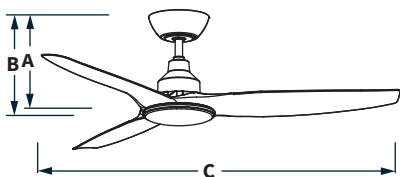

Sold Separately

Skyfan^{DC}

The future in fans

MOTOR

Type: DC
Max Watts: 31W
Air Movement: 13,920m³/h
Max RPM: 230

LIGHT MODELS

Light Type: LED Panel
Light Wattage: 20 watts
Dimmable: 5 Step Dimmable
Lumens: 1800 Lm
Tri Colour: 3000K (Warm)
 4000K (Natural)
 5000K (Cool)

BLADES

Count: Three
Materials: Glass Fibre Composite
Sweep: 1200mm (48")
Pitch: 12.5°

SPECS AT SPEEDS

	1	2	3	4	5	ECO
Speed:	95 RPM	140 RPM	170 RPM	200 RPM	230 RPM	115 RPM
Power:	3.6W	8W	15W	22W	31W	5.4W

DIMENSIONS

	A (Blade Drop)	B (Total Drop)	C (Total Sweep)
No Light	330mm	356mm	1216mm
With Light	330mm	365mm	1216mm

AVAILABLE EXTRAS

EXTENSION RODS WITH WIRING LOOMS

SKYEXTR13WH 130mm White
SKYEXTR60WH 600mm White
SKYEXTR60BL 600mm Black
SKYEXTR90WH 900mm White
SKYEXTR90BL 900mm Black
SKYEXTR120WH 1200mm White
SKYEXTR120BL 1200mm Black