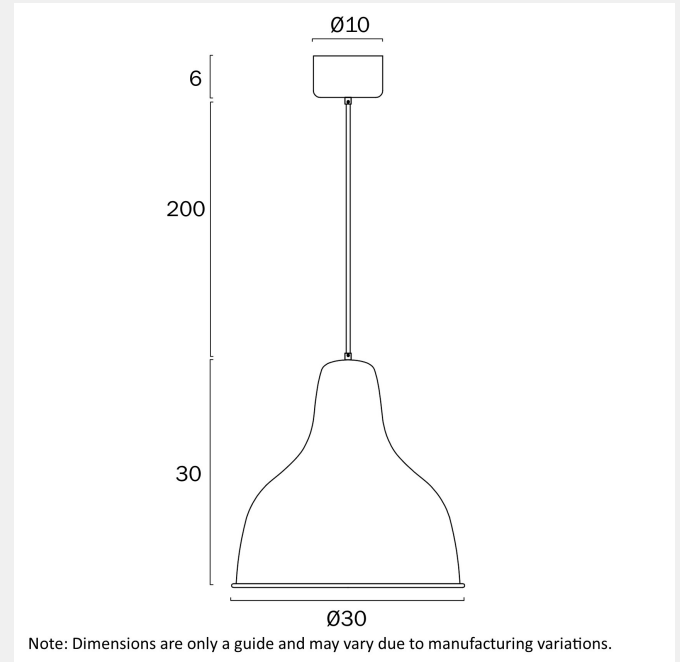

NESBY 30CM PENDANT LIGHT

LIGHT SOURCE

Voltage Input

240V

Total Wattage (max)

25

Globe Type

E27

Globe / Light Source qty

1

Globe / Light Source included

No

Dimmable

Globe Dependant

SPECIFICATIONS

Lead and Plug

No

IP rating

IP20

Height Adjustable?

Yes

Mounting

Surface

Electrical Protection

CLASS I - HIGH VOLTAGE, EARTH REQUIRED

COLOUR AND MATERIAL

Fixture Material

Iron

Fixture Finish

Satin

Fixture Pantone Color

RAL 1013 (BE) or RAL 2010 (OG) or RAL 7021 (BK) or RAL 6013 (GN)

WARRANTY

Replacement Warranty

*3 Years

PRODUCT DIMENSIONS

Fixture Weight (Kg)

1.15