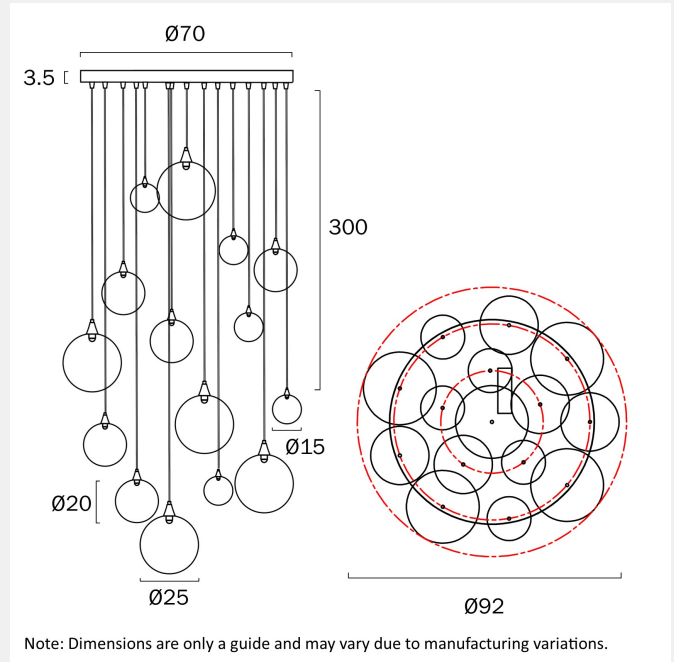

KUPLA 15 PENDANT LIGHT

LIGHT SOURCE

Voltage Input

240V

Total Wattage (max)

45

Wattage

0

Globe Type

LED integrated SMD

Globe / Light Source qty

15

Globe / Light Source included

Yes

Color Kelvin

3000k

Color Temperature

0

Dimmable

No

Lumens

2670

CRI (Color Rendering Index)

0

Surge Protection (Yes/No)

0

SPECIFICATIONS

Lead and Plug

0

IP rating

IP20

Suspension Type

0

Height Adjustable?

Yes

Raked Ceiling Compatible

0

Mounting

0

Electrical Protection

CLASS I - HIGH VOLTAGE, EARTH REQUIRED

Beam Angle (degree)

0