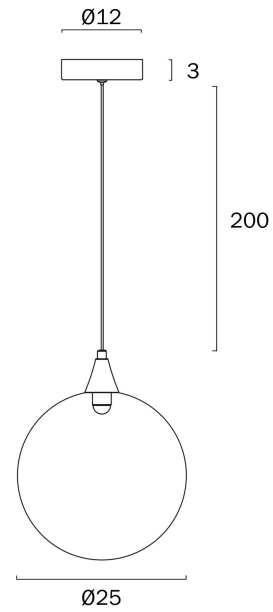

## KUPLA 1 PENDANT LIGHT

Note: Dimensions are only a guide and may vary due to manufacturing variations.

### LIGHT SOURCE

**Voltage Input**

240V

**Total Wattage (max)**

4

**Wattage**

0

**Globe Type**

## PRODUCT DIMENSIONS

Fixture Weight (Kg)

0.93

Fixture Diameter (cm)

25

Fixture Height (cm)

0

Fixture Length (cm)