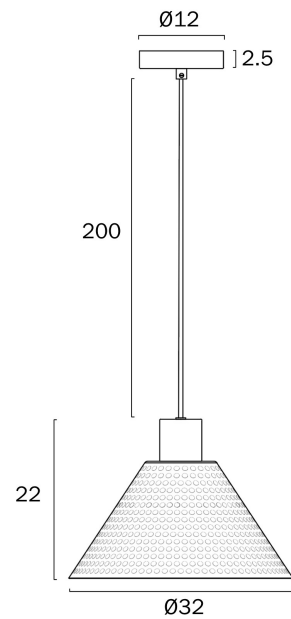

KESTRA 32CM PENDANT LIGHT

Note: Dimensions are only a guide and may vary due to manufacturing variations.

LIGHT SOURCE

Voltage Input

240V

Total Wattage (max)

25

Globe Type

0.9

Telbix.

Fixture Diameter (cm)

32

Fixture Height (cm)

22

Suspension Length (cm)

200