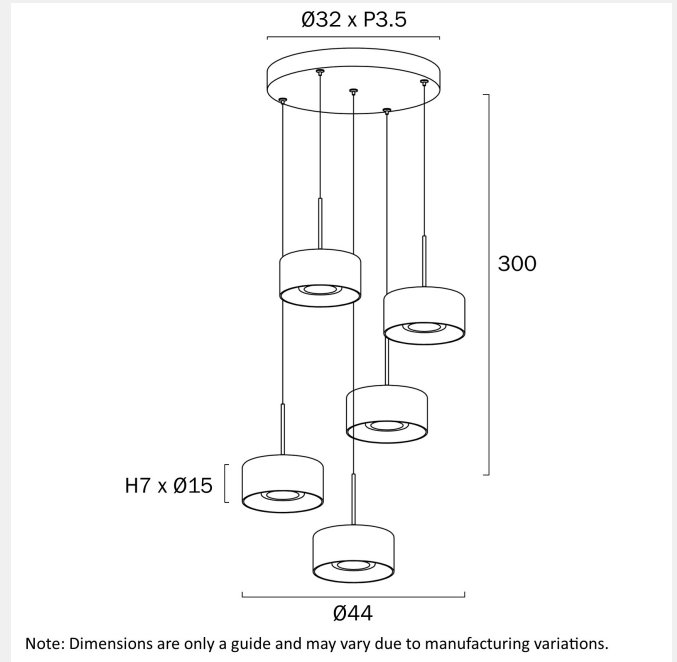

CEDRO 5 PENDANT LIGHT

LIGHT SOURCE

Voltage Input

240V

Total Wattage (max)

40

Globe Type

LED

Globe / Light Source qty

5

Globe / Light Source included

Yes

Color Kelvin

3 CCT (3000k - 4000k - 5000k)

Color Temperature

Warm White; Natural White; Cool White

Fixture Weight (Kg)

4.2

Fixture Diameter (cm)

44

Fixture Height (cm)

7

Suspension Length (cm)

300