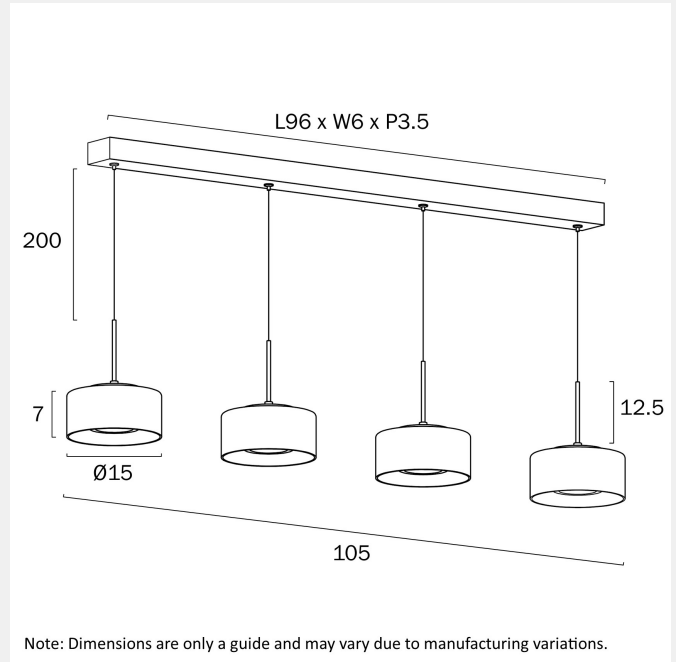

### LIGHT SOURCE

**Voltage Input**

240V

**Total Wattage (max)**

30

**Globe Type**

LED

**Globe / Light Source qty**

## PRODUCT DIMENSIONS

---

**Fixture Weight (Kg)**

3.5

**Fixture Height (cm)**

7

**Fixture Length (cm)**

105