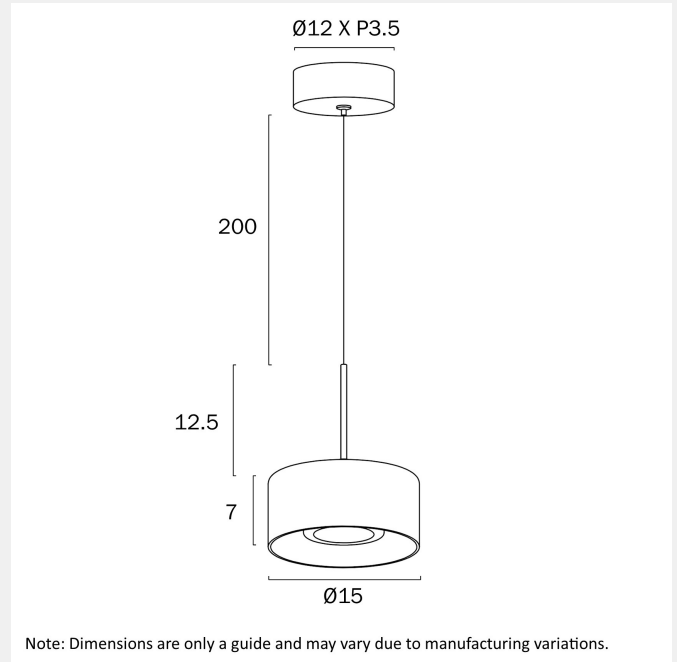

### LIGHT SOURCE

**Voltage Input**

240V

**Total Wattage (max)**

8

**Globe Type**

LED

**Globe / Light Source qty**

### SPECIFICATIONS

**Lead and Plug**

No

**IP rating**

IP20

**Height Adjustable?**

Yes

**Mounting**

## PRODUCT DIMENSIONS

---

**Fixture Weight (Kg)**

0.9

**Fixture Diameter (cm)**

15

**Fixture Height (cm)**

7