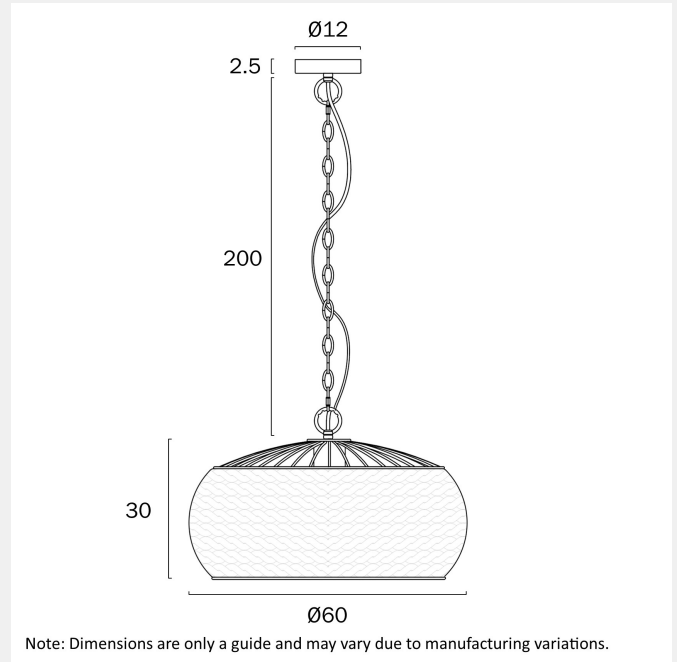

ANTERA 60CM PENDANT LIGHT LARGE

LIGHT SOURCE

Voltage Input

240V

Total Wattage (max)

25

Globe Type

E27

Globe / Light Source qty

1

Globe / Light Source included

No

Dimmable

Globe Dependant

SPECIFICATIONS

Lead and Plug