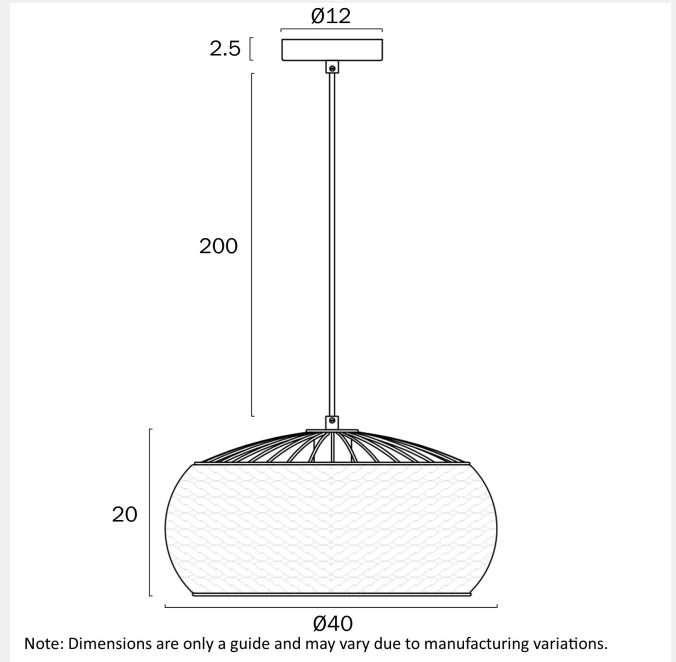

ANTERA 40CM PENDANT LIGHT SMALL

LIGHT SOURCE

Voltage Input

240V

Total Wattage (max)

25

Globe Type

E27

Telbix.

Fixture Diameter (cm)

40

Fixture Height (cm)

20

Suspension Length (cm)

200

OTHER