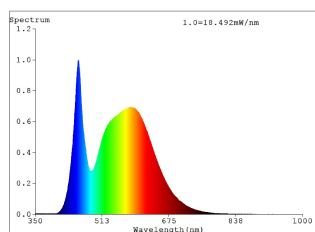

Technical changes reserved

2/2

Contact | Support
eglo.com/en/eglo-worldwide