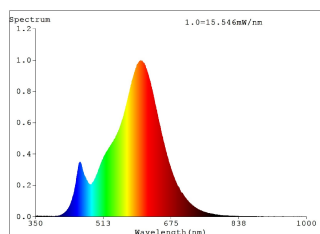

## Light Information

Rated useful lumen	806
Beam angle (°) - at measurement	360

Color temperature (K)	2700
Color rendering index (CRI)	80
Mains light source	1
Chromaticity coordinates x (1)	0,463
Illuminant form 1	A60

## Technical Information

Equivalent power (W)	60
Nominal wattage (W)	7,5
item-number LED-board 1	205437
Lumen maintenance factor @3000h % in decimal number	0,96
Lamp survival factor @3000h	> = 90 %
Displacement factor DF (PF)	0,5
Flicker Metric / Pst LM	0,1
Stroboscopic Effect Metric / SVM	0,2

## Switch information

Dimmable (bulb, board, stripe,...)	1
------------------------------------	---

E27

2700K

220-240

10

V,50/60

Hz