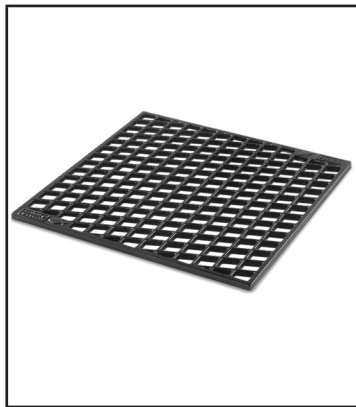

Weber Crafted Dual-sided sear grate

This large porcelain enamel coated, cast iron sear grate fits into your Weber Crafted grill insert, allowing you to create restaurant quality sear marks on steaks and more.