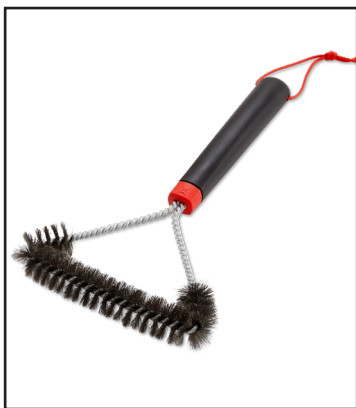

Grill Brush - 30 cm

This three-sided grill brush is made to remove grease and debris from cooking grills of all sizes. The handle design provides a secure grip when brushing off stuck-on food or cleaning tight spaces.