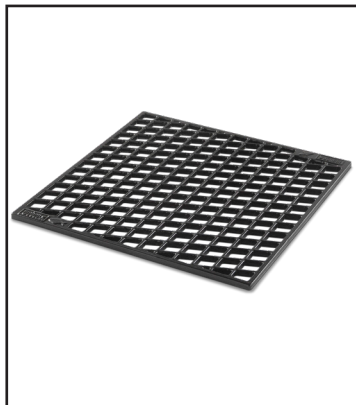

SPECIFICATIONS

@weberBBQAusNz

www.weber.com

Cooking Accessories

Weber Crafted Pizza stone

This glazed pizza stone fits perfectly into the Weber Crafted grill insert, allowing you to make perfectly crispy pizzas and artisan bread in your barbecue.

Weber Crafted Dual-sided sear grate

This large porcelain enamel coated, cast iron sear grate fits into your Weber Crafted grill insert, allowing you to create restaurant quality sear marks on steaks and more.