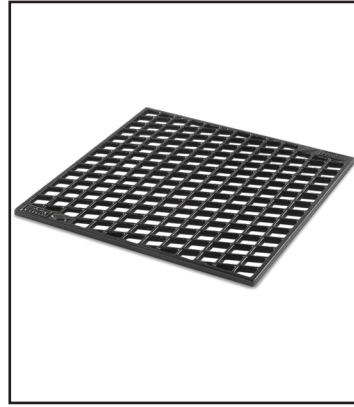

SPECIFICATIONS

@weberBBQAusNz

www.weber.com

Cooking Accessories

Weber Crafted Pizza stone

This glazed pizza stone fits perfectly into the Weber Crafted grill insert, allowing you to make perfectly crispy pizzas and artisan bread in your barbecue.

Weber Crafted Dual-sided sear grate

This large porcelain enamel coated, cast iron sear grate fits into your Weber Crafted grill insert, allowing you to create restaurant quality sear marks on steaks and more.