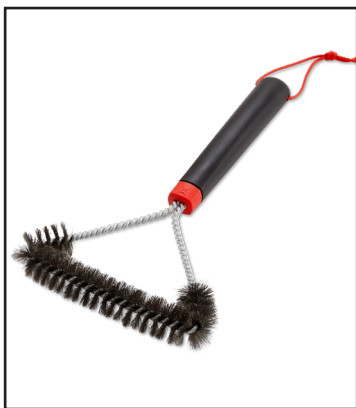

Weber Crafted Dual-sided sear grate

This large porcelain enamel coated, cast iron sear grate fits into your Weber Crafted grill insert, allowing you to create restaurant quality sear marks on steaks and more.

Precision tool set

This premium set of tools, all with soft touch handle, includes a 3-sided beveled edge spatula, hands-free locking tongs and full-size silicone basting brush.

Cleaning and Care Accessories

Drip pans

With a quality aluminium construction, these trays are easily replaced when a layer of fat and grease accumulates.

Grill Brush - 30 cm

This three-sided grill brush is made to remove grease and debris from cooking grills of all sizes. The handle design provides a secure grip when brushing off stuck-on food or cleaning tight spaces.