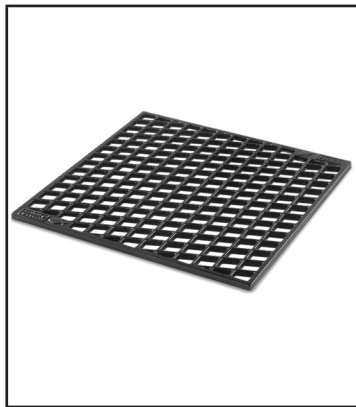

SPECIFICATIONS

@weberBBQAusNz

www.weber.com

Cooking Accessories

Weber Crafted Pizza stone

This glazed pizza stone fits perfectly into the Weber Crafted grill insert, allowing you to make perfectly crispy pizzas and artisan bread in your barbecue.

Weber Crafted Dual-sided sear grate

This large porcelain enamel coated, cast iron sear grate fits into your Weber Crafted grill insert, allowing you to create restaurant quality sear marks on steaks and more.