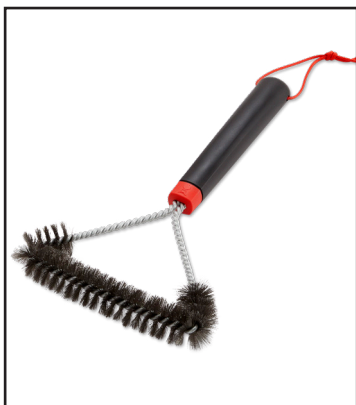

Weber Crafted Dual-sided sear grate

This large porcelain enamel coated, cast iron sear grate fits into your Weber Crafted grill insert, allowing you to create restaurant quality sear marks on steaks and more.

Precision tool set

This premium set of tools, all with soft touch handle, includes a 3-sided beveled edge spatula, hands-free locking tongs and full-size silicone basting brush.

Cleaning and Care Accessories

Drip pans

With a quality aluminium construction, these trays are easily replaced when a layer of fat and grease accumulates.

Grill Brush - 30 cm

This three-sided grill brush is made to remove grease and debris from cooking grills of all sizes. The handle design provides a secure grip when brushing off stuck-on food or cleaning tight spaces.