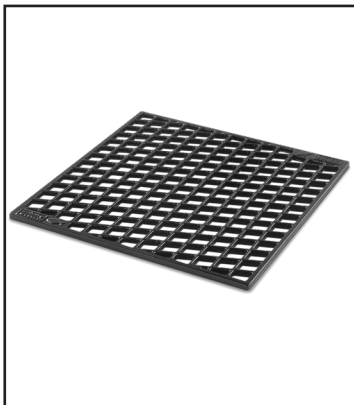

SPECIFICATIONS

@weberBBQAusNz

www.weber.com

Cooking Accessories

Weber Crafted Pizza stone

This glazed pizza stone fits perfectly into the Weber Crafted grill insert, allowing you to make perfectly crispy pizzas and artisan bread in your barbecue.

Weber Crafted Dual-sided sear grate

This large porcelain enamel coated, cast iron sear grate fits into your Weber Crafted grill insert, allowing you to create restaurant quality sear marks on steaks and more.