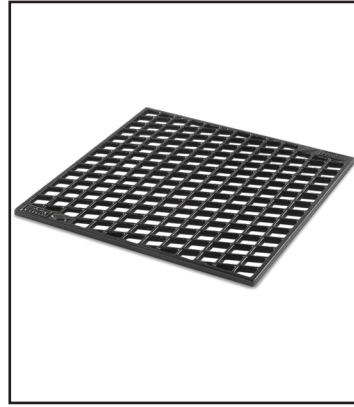

Weber Crafted Dual-sided sear grate

This large porcelain enamel coated, cast iron sear grate fits into your Weber Crafted grill insert, allowing you to create restaurant quality sear marks on steaks and more.